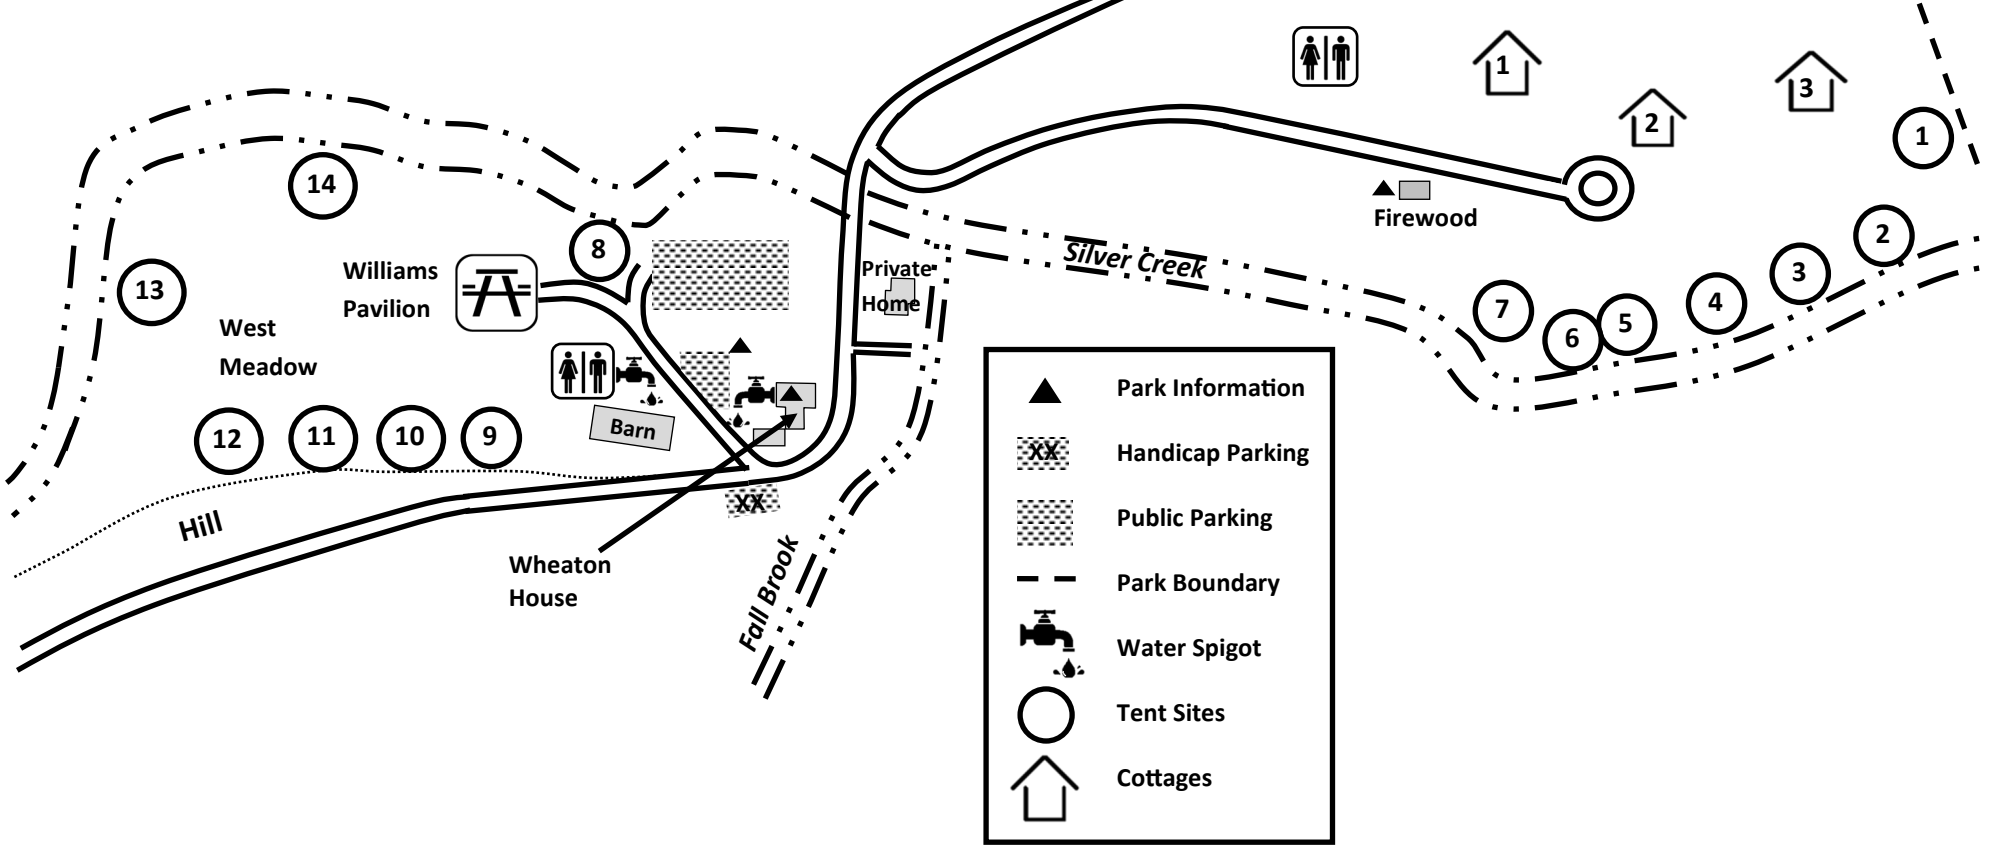

← To Route 167

Park Entrance

To Route 29 →

Silver Creek Road

- ▲ Park Information
- XX Handicap Parking
- Public Parking
- - - Park Boundary
- Water Spigot
- Tent Sites
- House Cottages